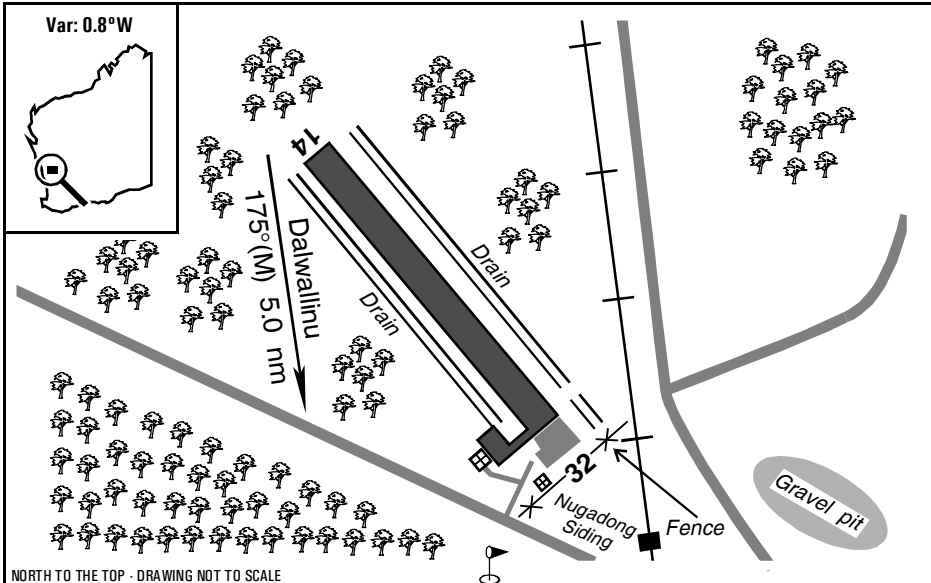

Dalwallinu (Nugadong Siding), WA

NORTH TO THE TOP - DRAWING NOT TO SCALE

Elevation:	1075 Feet AMSL	Time Zone:	UTC + 8
GPS Position:	30° 11.945' South 116° 39.285' East	Area Briefing:	60
WAC Chart:	Perth (3351)	ALA Code:	YDWU
Owner/Operator:	Dalwallinu Shire (08) 96610500, shire@dalwallinu.wa.gov.au		
Strip Directions:	14-32		
Strip Lengths:	1300 M x 15 M		
Strip Surface:	Sealed		
Windsock:	Yes		
Strip Markers:	White cones and end markers		
Lighting:	Pilot Activated Lighting - VHF 125.3 (3 x 3 seconds on, one second off)		
Fuel:	Nil		
Procedures And Remarks:	CTAF 126.7. Melbourne Centre 124.8 (in the circuit). HF 3461/6565/8822. Airstrip is fenced. Latest Information: Works Manager Angela Hoy (08) 96610500 (bus), 0407 253797 (A/H and Mobile).