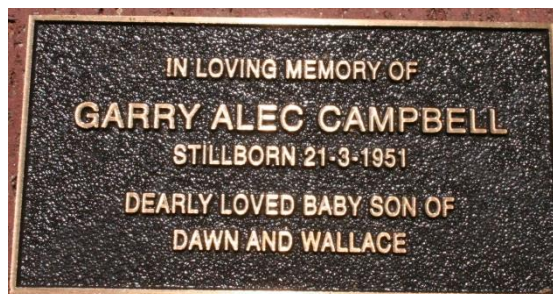

PLAQUE EXAMPLES

Opened in December 2014 the Stillborn Memorial Garden was created for people to remember lost babies. Sadly many babies were buried in the Dalwallinu Cemetery without records of the location of grave sites been recorded. A bronze plaque can be purchased through the Shire of Dalwallinu to be placed on the wall to commemorate lost babies.

The Memorial Garden is located within the grounds of the Dalwallinu Cemetery on Sullivan Road, Dalwallinu.