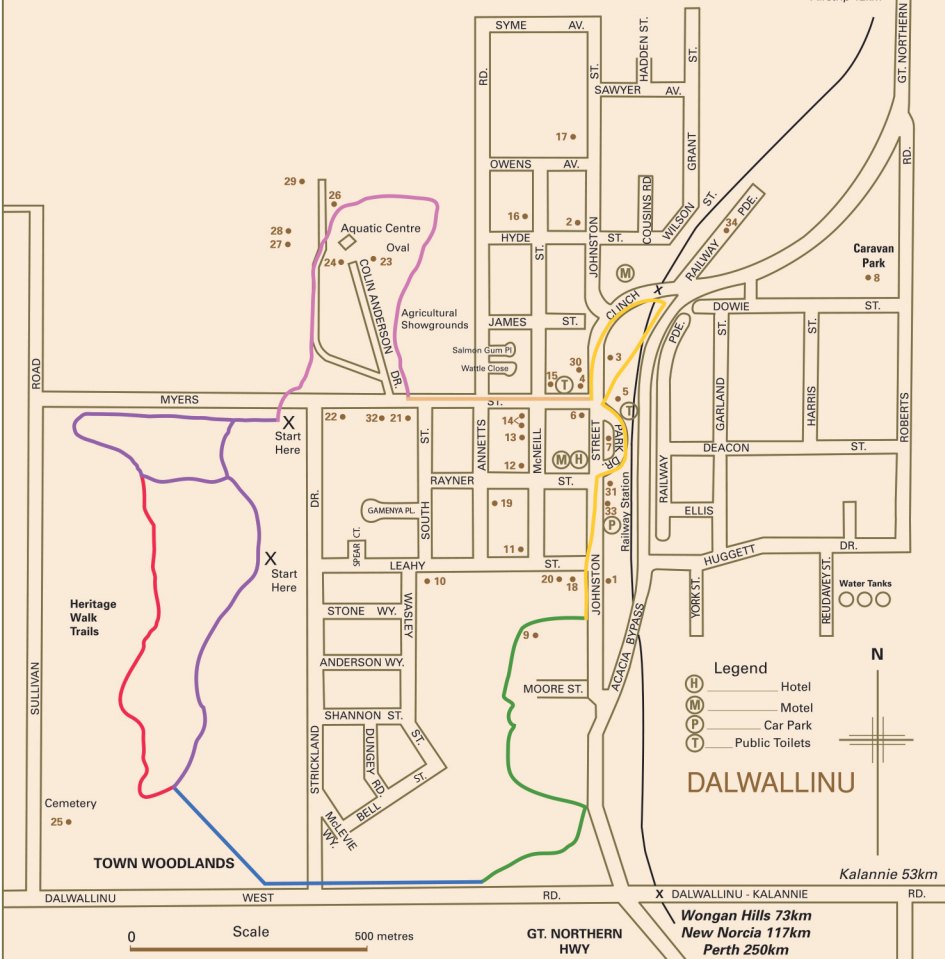

1. DALWALLINU MOTORS (ROADHOUSE)	10. NATURE PLAYGROUND	19. ANGLICAN CHURCH	27. SQUASH COURTS
2. POLICE STATION AND COURT HOUSE	11. BAPTIST CHURCH	20. FIRE STATION	28. BOWLING GREEN
3. SHIRE OFFICES	12. ROMAN CATHOLIC CHURCH	21. COMMUNITY HEALTH CENTRE	29. GOLF CLUB
4. TOWN HALL	13. PIONEER HOUSE	22. DISTRICT HOSPITAL	30. DISCOVERY CENTRE
5. PLAYGROUND	14. OLD AGED HOMES	23. OVAL	31. PIONEER WALL
6. POST OFFICE	15. UNITING CHURCH	24. RECREATION PRECINCT	32. MEDICAL CENTRE
7. WAR MEMORIAL	16. EARLY LEARNING CENTRE	25. CEMETERY	33. FORCES & THEIR HORSES MURALS
8. CARAVAN PARK - DUMP POINT	17. DISTRICT HIGH SCHOOL	26. MULTI-PURPOSE COURTS	34. REFUEL AUSTRALIA (CALTEX)
9. OLD WELL	18. AMBULANCE		

DALWALLINU

Kalannie 53km
Wongan Hills 73km
New Norcia 117km
Perth 250km